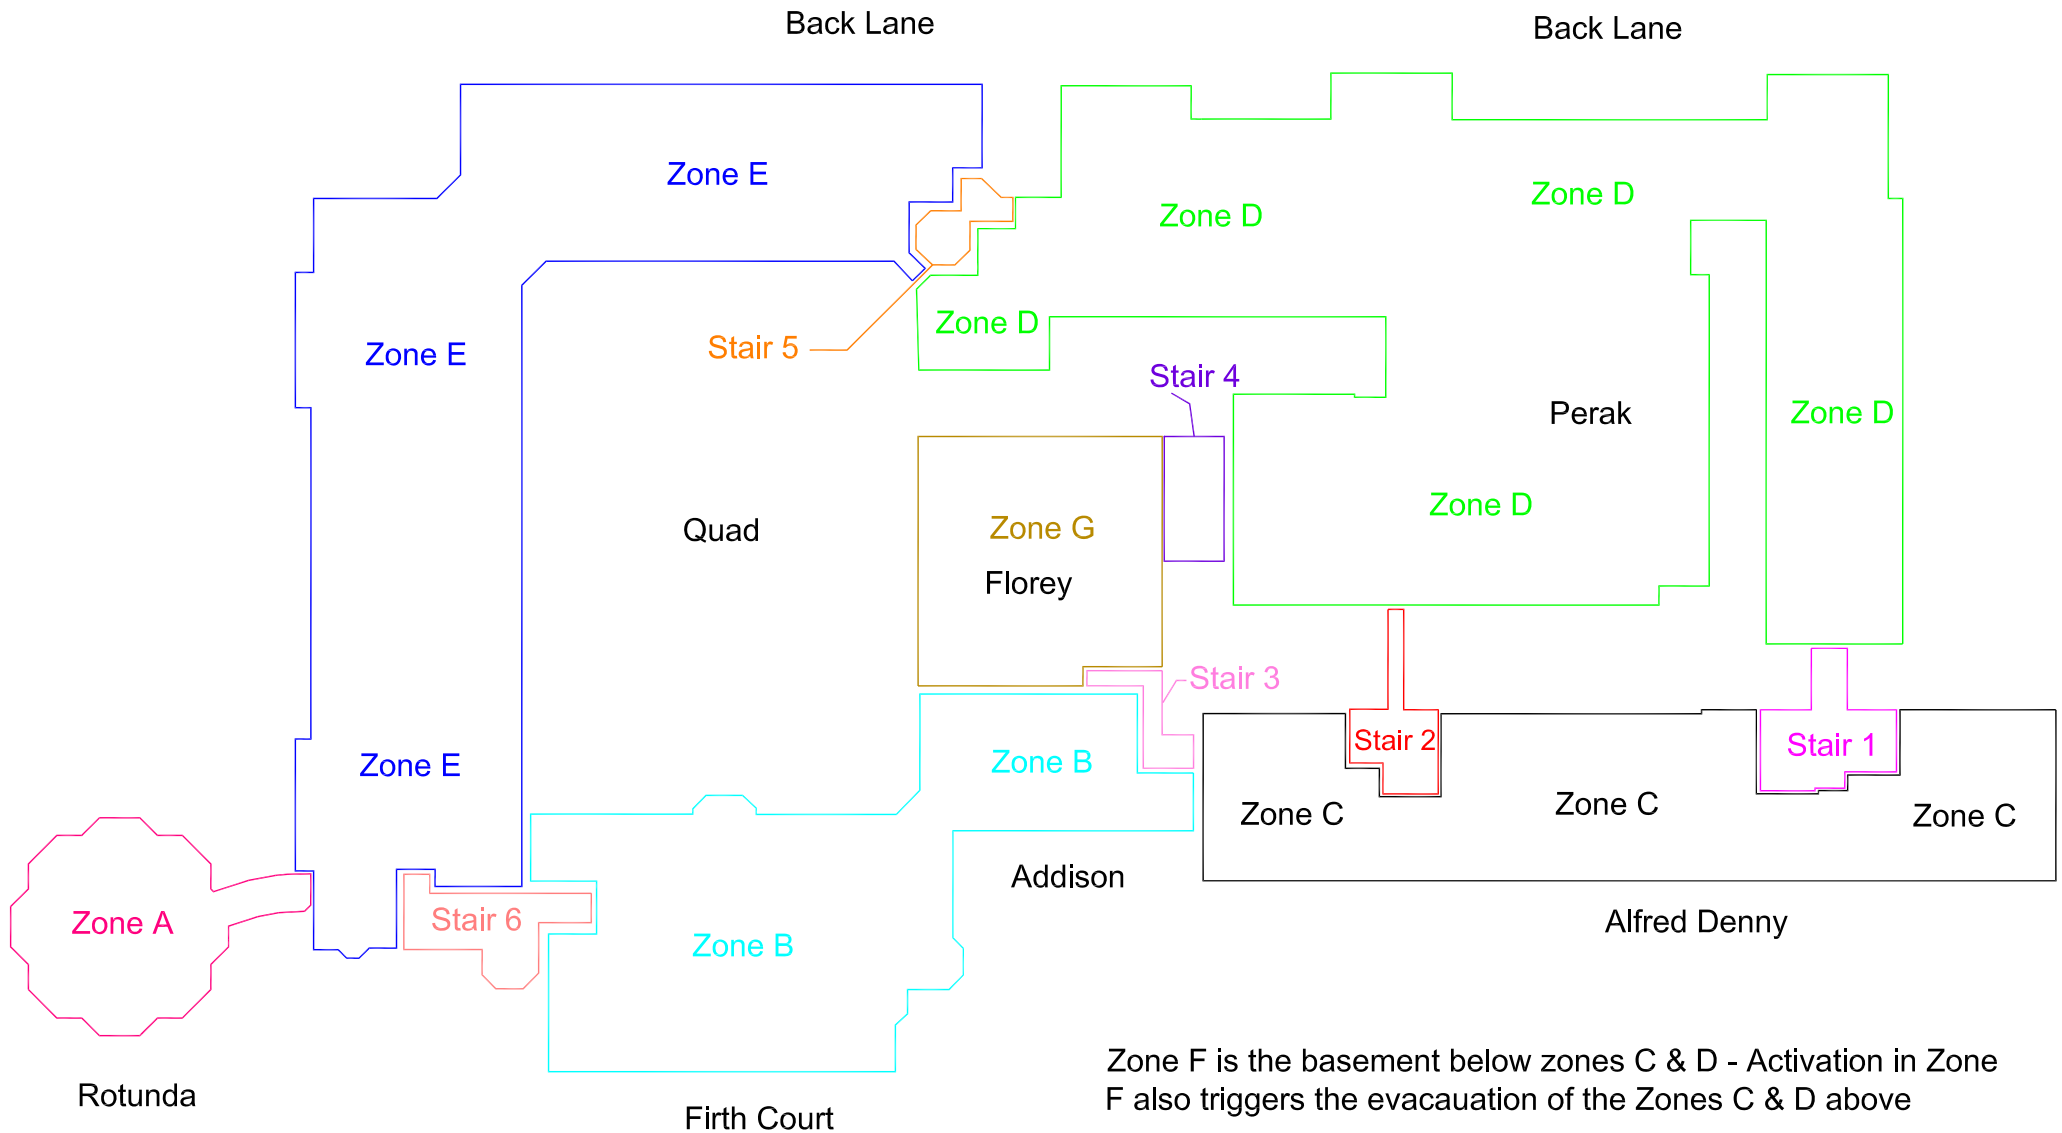

Western Bank Complex - Fire Zones

Zone F is the basement below zones C & D - Activation in Zone F also triggers the evacuation of the Zones C & D above

If the alarm is activated in one of the numbered (1-6) stairwells then all adjoining zones are evacuated.